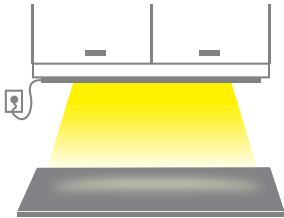

RULA SERIES KEY FEATURES

- 120V built-in driver
- Dimmable
- Diffused lens creates even light distribution without any LED diode glare on hard surface
- Linkable utilizing end to end connectors
- Slim 1" design
- Lengths: 11", 14", 22", 29"
- Color Temperature: 3,000K
- Color Rendering Index: 80+ or 90+ CRI typical
- Finish: Available in white or black
- Energy Star Approved

- RULA-LC24-W - White linkable connector with 2ft. lead wire
- RULA-LC24-BL - Black linkable connector with 2ft. lead wire
- RULA-LC3-W - White linkable connector 3" lead wire
- RULA-LC3-BL - Black linkable connector 3" lead wire
- RULA-LC2-W - White linkable connector 2" lead wire
- RULA-LC2-BL - Black linkable connector 2" lead wire
- RULA-LC1-W - White linkable connector 1" lead wire
- RULA-LC1-BL - Black linkable connector 1" lead wire
- RULA-PC120-W - White power cord
- RULA-PC120-BL - Black power cord
- RULA-JB-W - White J-Box
- RULA-JB-BL - Black J-Box
- FI - Factory Installed On/Off Switch

PRODUCT APPLICATIONS

Rayon Lighting RULA Series

NO VISUAL PIXELATION

Other LED

CONTINUOUS ROW

Duplex Connection

OPTIONAL CONNECTION

Direct Wire