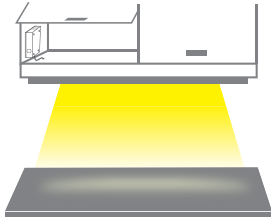

RULA SERIES KEY FEATURES

- 120V built-in driver
- Dimmable
- Diffused lens creates even light distribution without any LED diode glare on hard surface
- Linkable utilizing end to end connectors
- Slim 1" design
- Lengths: 11", 14", 22", 29"
- Color Temperature: 3,000K
- Color Rendering Index: 80+ or 90+ CRI typical
- Finish: Available in white or black
- Energy Star Approved

- RULA-LC24-W - White linkable connector with 2ft. lead wire
- RULA-LC24-BL - Black linkable connector with 2ft. lead wire
- RULA-LC3-W - White linkable connector 3" lead wire
- RULA-LC3-BL - Black linkable connector 3" lead wire
- RULA-LC2-W - White linkable connector 2" lead wire
- RULA-LC2-BL - Black linkable connector 2" lead wire
- RULA-LC1-W - White linkable connector 1" lead wire
- RULA-LC1-BL - Black linkable connector 1" lead wire
- RULA-PC120-W - White power cord
- RULA-PC120-BL - Black power cord
- RULA-JB-W - White J-Box
- RULA-JB-BL - Black J-Box
- FI - Factory Installed On/Off Switch

PRODUCT APPLICATIONS

Rayon Lighting RULA Series

NO VISUAL PIXELATION

Other LED

CONTINUOUS ROW

Duplex Connection

OPTIONAL CONNECTION

Direct Wire