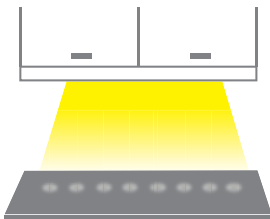

RULA SERIES KEY FEATURES

- 120V built-in driver
- Dimmable
- Diffused lens creates even light distribution without any LED diode glare on hard surface
- Linkable utilizing end to end connectors
- Slim 1" design
- Lengths: 11", 14", 22", 29"
- Color Temperature: 3,000K
- Color Rendering Index: 80+ or 90+ CRI typical
- Finish: Available in white or black
- Energy Star Approved

3/8" Diecast Outlet

Power Cord

Linkable Connector with Wire

(Available in 4 different lengths)

Junction Box

ORDERING INFORMATION

RULA

SERIES	SIZE	FINISH	COLOR TEMP	OPTIONS
RULA	11-11" Length (4watts) 14-14" Length (6watts) 22-22" Length (8watts) 29-29" Length (10watts)	W - White B - Black	3 - 3000K	

- RULA-LC24-W - White linkable connector with 2ft. lead wire
- RULA-LC24-BL - Black linkable connector with 2ft. lead wire
- RULA-LC3-W - White linkable connector 3" lead wire
- RULA-LC3-BL - Black linkable connector 3" lead wire
- RULA-LC2-W - White linkable connector 2" lead wire
- RULA-LC2-BL - Black linkable connector 2" lead wire
- RULA-LC1-W - White linkable connector 1" lead wire
- RULA-LC1-BL - Black linkable connector 1" lead wire
- RULA-PC120-W - White power cord
- RULA-PC120-BL - Black power cord
- RULA-JB-W - White J-Box
- RULA-JB-BL - Black J-Box
- FI - Factory Installed On/Off Switch

PRODUCT APPLICATIONS

Rayon Lighting RULA Series

NO VISUAL PIXELATION

Other LED

CONTINUOUS ROW

Duplex Connection

OPTIONAL CONNECTION

Direct Wire