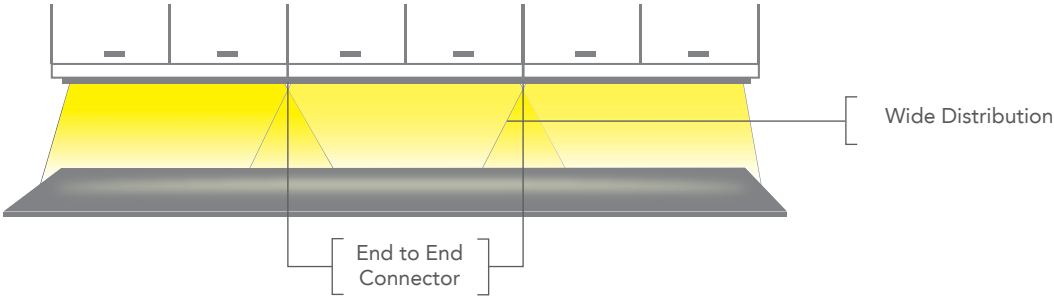

PRODUCT APPLICATIONS

Rayon Lighting RULA Series

NO VISUAL PIXELATION

Other LED

CONTINUOUS ROW

Duplex Connection

OPTIONAL CONNECTION

Direct Wire