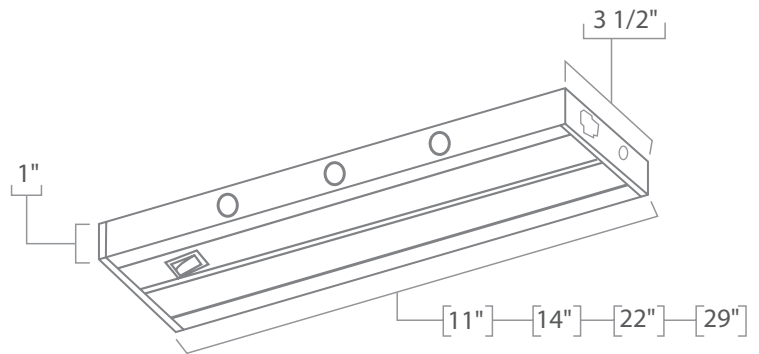

PRODUCT DIMENSION

BASIC ACCESSORIES INCLUDED

OPTIONAL ACCESSORIES

(Available in 4 different lengths)

ORDERING INFORMATION

RULA

SERIES	SIZE	FINISH	COLOR TEMP	OPTIONS
RULA	11-11" Length (4watts) 14-14" Length (6watts) 22-22" Length (8watts) 29-29" Length (10watts)	W - White B - Black	3 - 3000K	

- RULA-LC24-W - White linkable connector with 2ft. lead wire
- RULA-LC24-BL - Black linkable connector with 2ft. lead wire
- RULA-LC3-W - White linkable connector 3" lead wire
- RULA-LC3-BL - Black linkable connector 3" lead wire
- RULA-LC2-W - White linkable connector 2" lead wire
- RULA-LC2-BL - Black linkable connector 2" lead wire
- RULA-LC1-W - White linkable connector 1" lead wire
- RULA-LC1-BL - Black linkable connector 1" lead wire
- RULA-PC120-W - White power cord
- RULA-PC120-BL - Black power cord
- RULA-JB-W - White J-Box
- RULA-JB-BL - Black J-Box
- FI - Factory Installed On/Off Switch