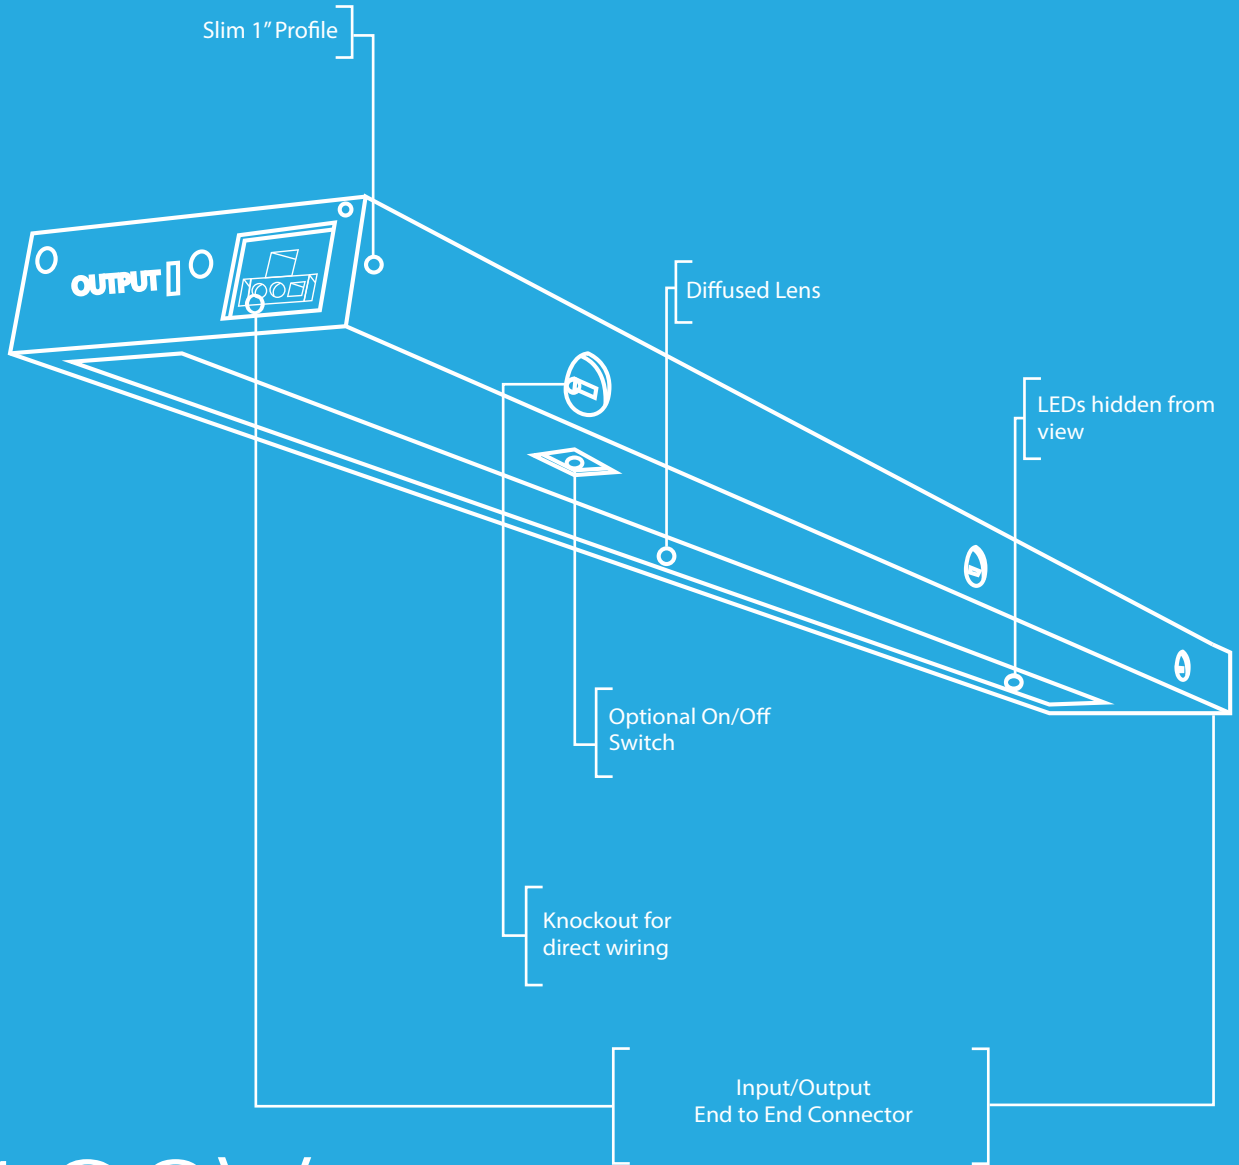

LED UNDERCABINET
SERIES LIGHTING
11" | 14" | 22" | 29"

RULA LED UNDERCABINET SERIES

The ideal product for energy efficient lighting for retrofit or new construction applications. It is a great replacement for existing fluorescent, incandescent, halogen, or xenon undercabinet lighting. This product may be used in hospitality, health care, commercial, retail, and residential applications. The RULA series will reduce energy consumption, emits little heat, and reduces cooling loads for added costs savings.

Energy Efficient
Reduced Cost
Long Life

LED Undercabinet Lighting at a Glance

120V DIMMABLE

11", 14", 22", 29"
White or Black

Available Length Sizes:
11" | 14" | 22" | 29"

SERIES	WATT	LUMENS	VOLTAGE	CRI	CCT	FINISH
RULA 11"	4W	260	120V	80+ or 90+	3000K	White/Black
RULA 14"	6W	400	120V	80+ or 90+	3000K	White/Black
RULA 22"	8W	550	120V	80+ or 90+	3000K	White/Black
RULA 29"	10W	700	120V	80+ or 90+	3000K	White/Black

RULA SERIES KEY FEATURES

- 120V built-in driver
- Dimmable
- Diffused lens creates even light distribution without any LED diode glare on hard surface
- Linkable utilizing end to end connectors
- Slim 1" design
- Lengths: 11", 14", 22", 29"
- Color Temperature: 3,000K
- Color Rendering Index: 80+ or 90+ CRI typical
- Finish: Available in white or black
- Energy Star Approved

3/8" Diecast Outlet

Power Cord

Linkable Connector with Wire

(Available in 4 different lengths)

Junction Box

ORDERING INFORMATION

RULA

SERIES	SIZE	FINISH	COLOR TEMP	OPTIONS
RULA	11-11" Length (4watts) 14-14" Length (6watts) 22-22" Length (8watts) 29-29" Length (10watts)	W - White B - Black	3 - 3000K	